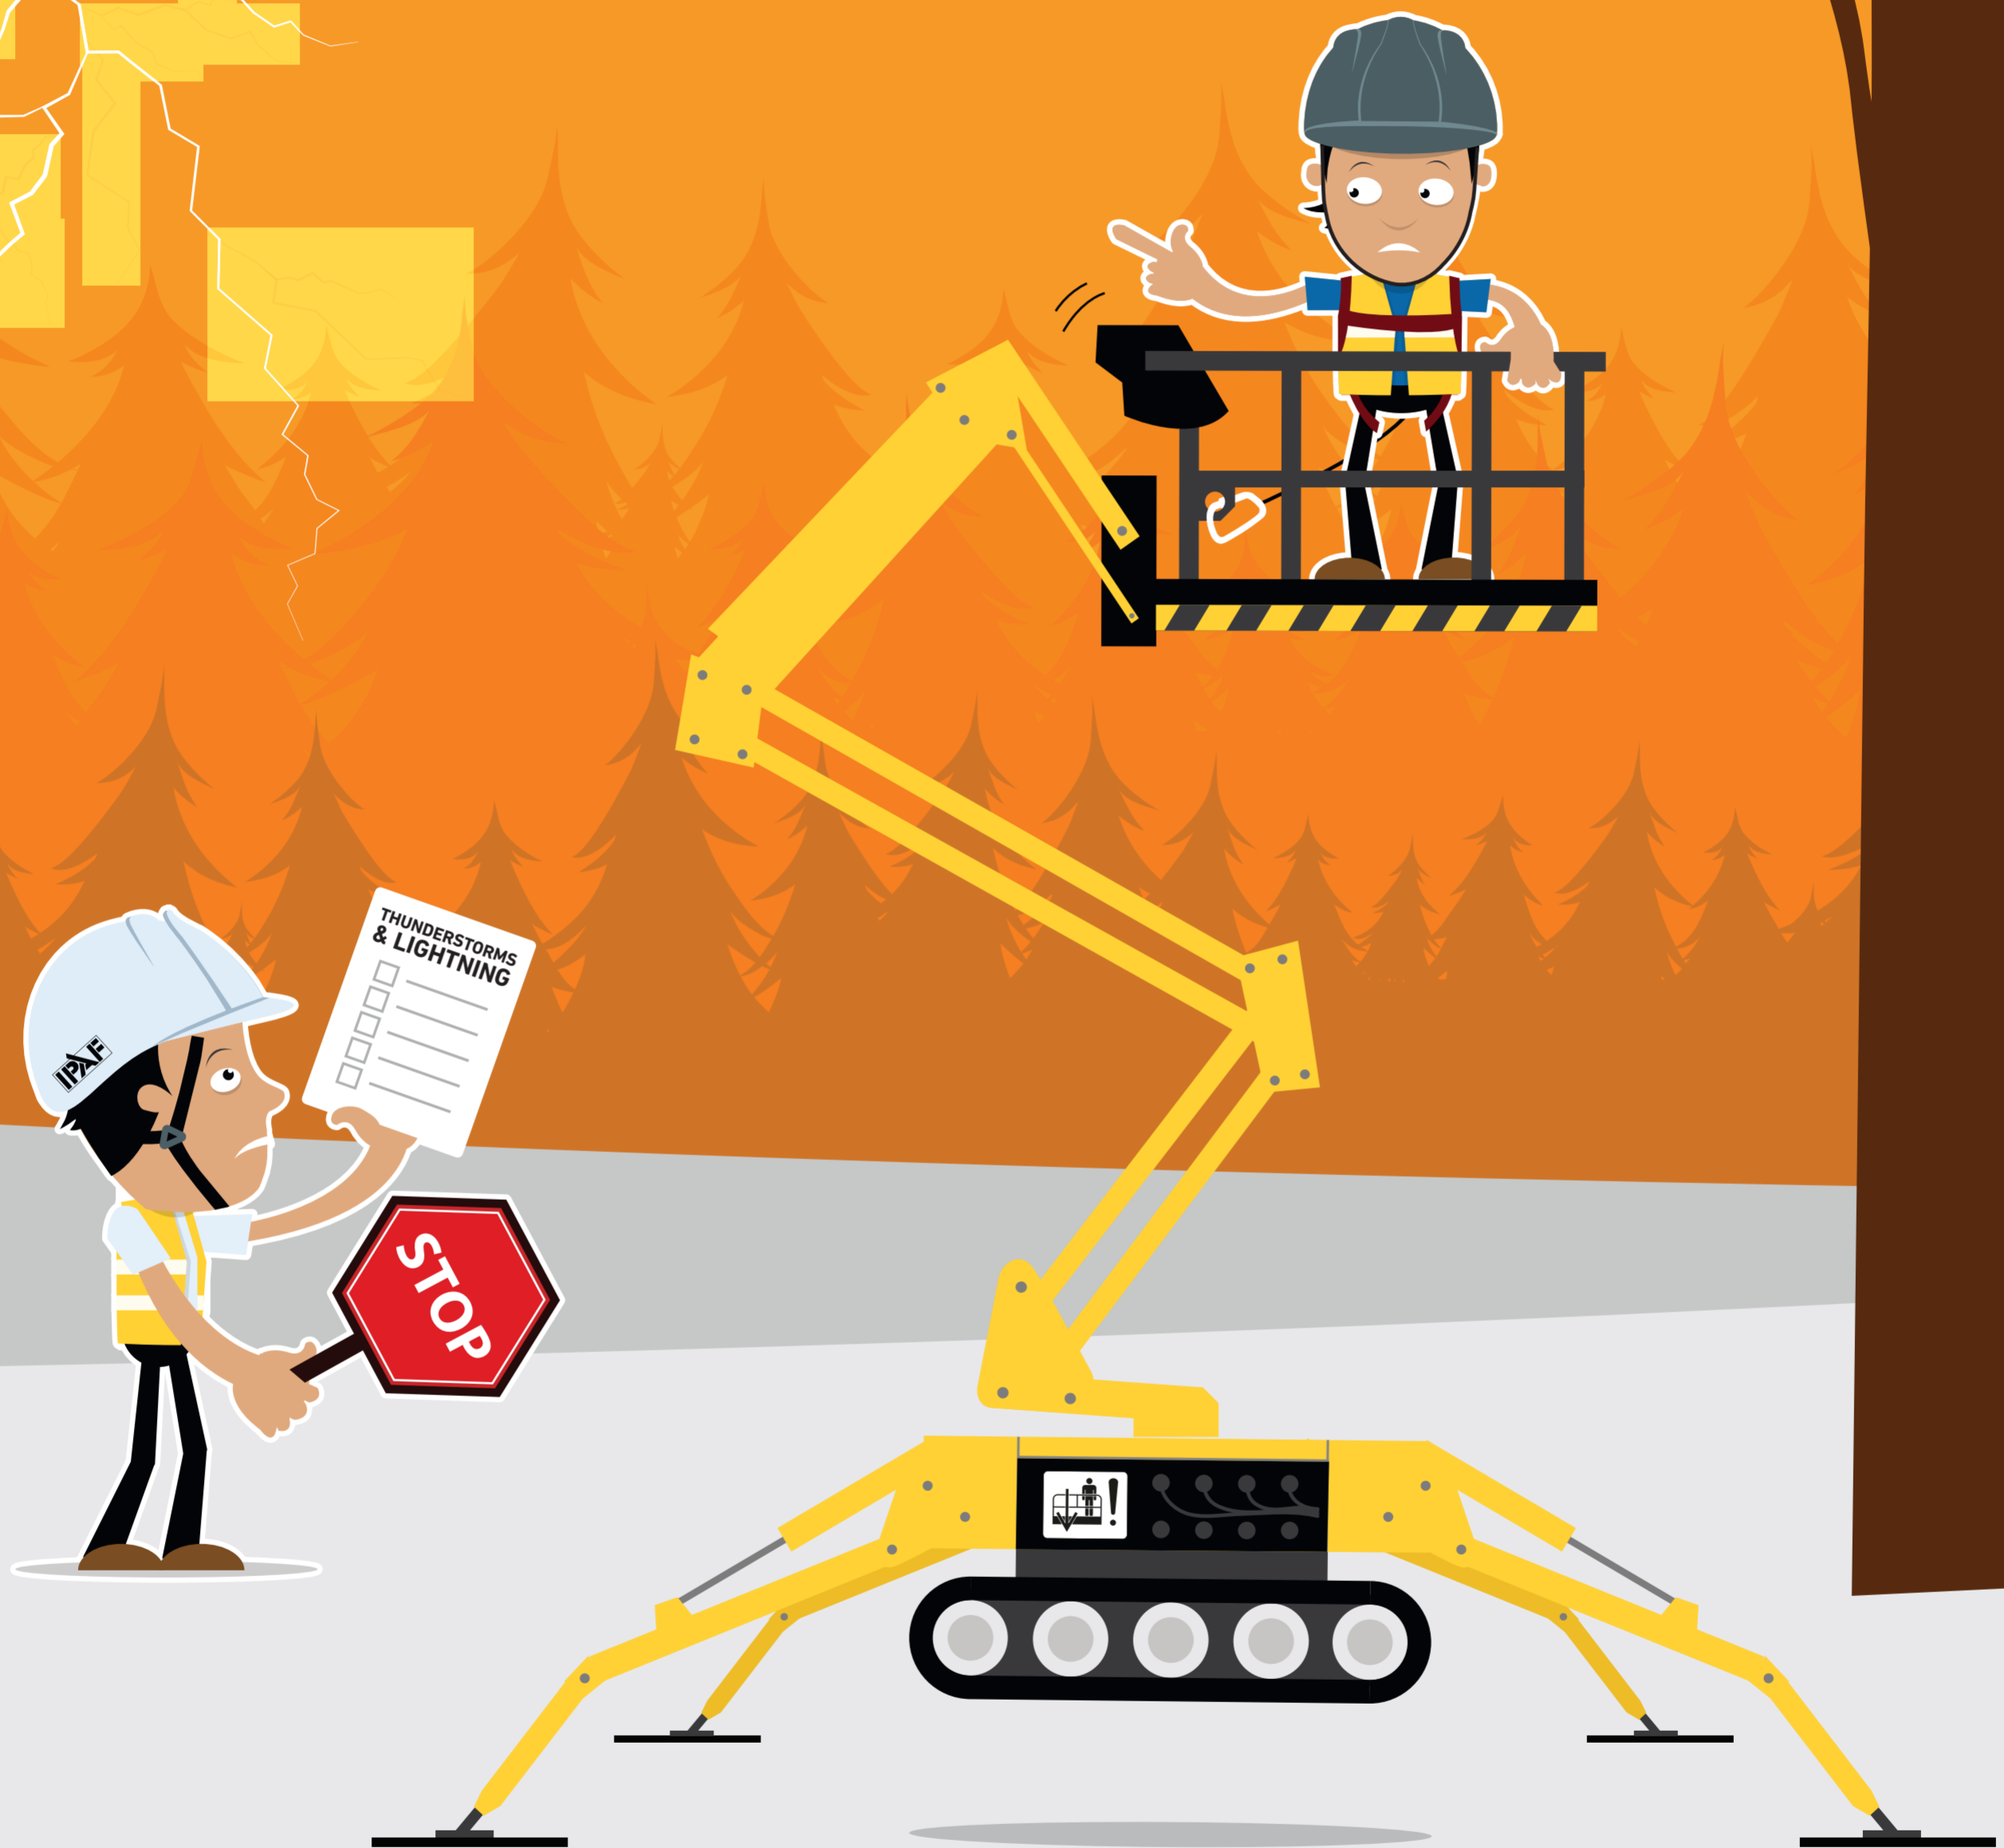

DON'T OPERATE A MEWP WHEN THERE IS A RISK OF LIGHTNING

SEEK PROPER SHELTER AND WAIT UNTIL THE STORM PASSES

**PROMOTING THE SAFE AND EFFECTIVE
USE OF POWERED ACCESS WORLDWIDE**

Download free posters at www.ipaf.org/andyaccess